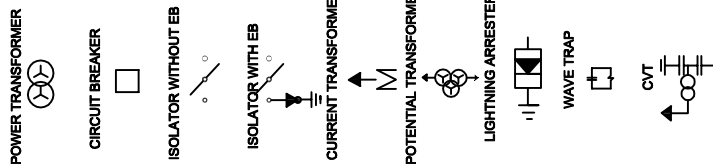

NORTH LAKHIMPUR

EQUIPMENT LEGENDS

SINGLE LINE DIAGRAM OF 132/33 KV. MAJULI SUBSTATION