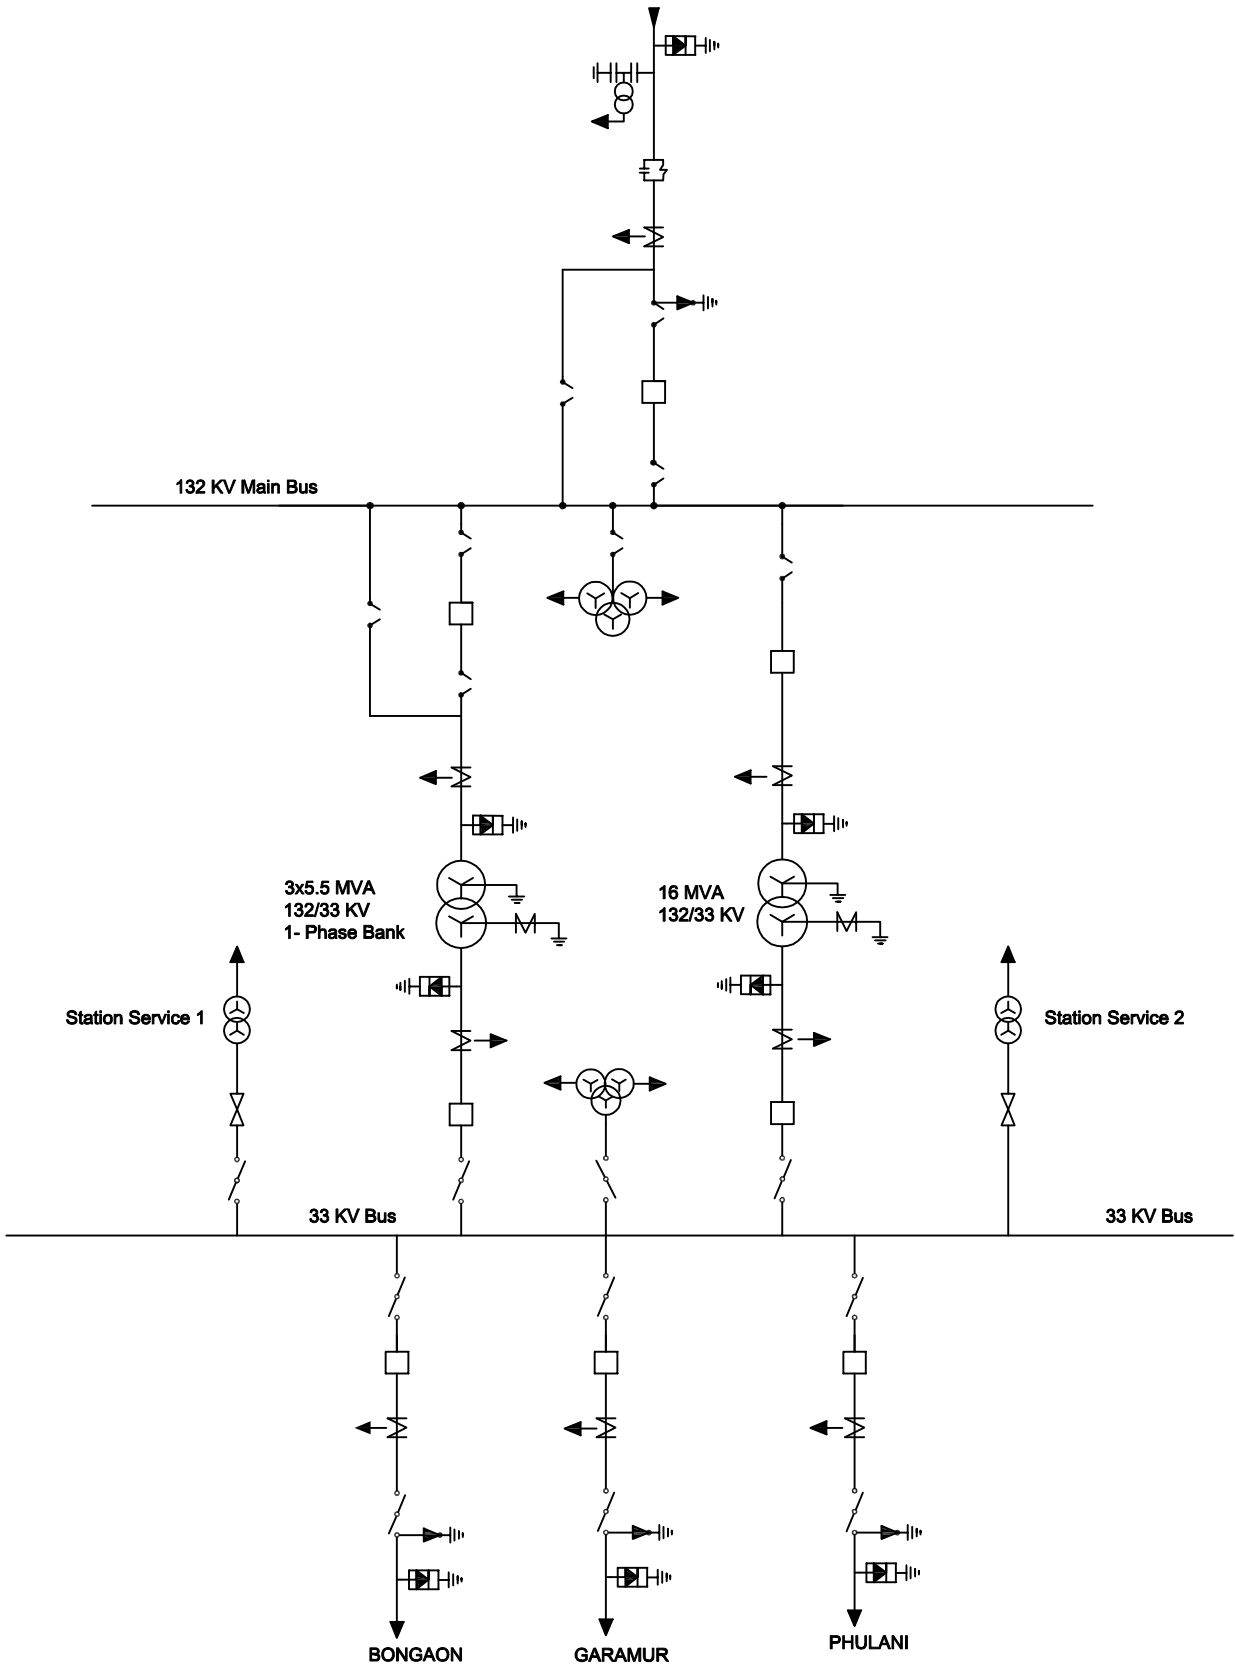

NORTH LAKHIMPUR

EQUIPMENT LEGENDS

SINGLE LINE DIAGRAM OF 132/33 KV. MAJULI SUBSTATION