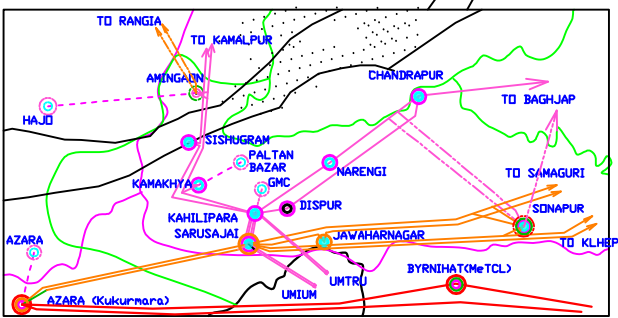

MAP OF ASSAM SHOWING

TRANSMISSION NETWORK OF ASSAM

Enlarged View of BTPS (Salakati) Area

Enlarged View of Guwahati Area

Legend :

- National Highway
- District Boundary
- Dist HQ
- 132/33 kV SS
- 132/66 kV SS
- 132/11 kV SS
- 220/132 kV SS
- 220/132/66/33 kV SS
- 220/33 kV SS
- 400/220 kV SS
- 400/220/132 kV SS
- 132/33 kV SS PROPOSED
- 220/132/33kV SS PROP
- 220/132kV SS PROPOSED
- 132/11 kV SS PROPOSED