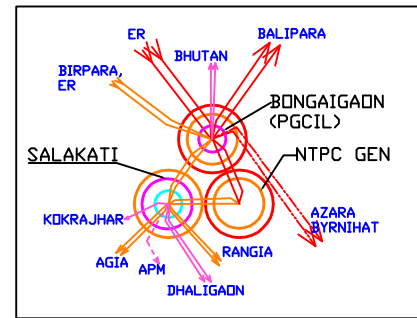

MAP OF ASSAM SHOWING

TRANSMISSION NETWORK OF ASSAM

Enlarged View of BTPS (Salakati) Area

Enlarged View of Guwahati Area

Legend :

- National Highway
- District Boundary
- Dist HQ
- 132/33 kV SS
- 132/66 kV SS
- 132/11 kV SS
- 220/132 kV SS
- 220/132/66/33 kV SS
- 220/33 kV SS
- 400/220 kV SS
- 400/220/132 kV SS
- 132/33 kV SS PROPOSED
- 220/132/33kV SS PROP
- 220/132kV SS PROPOSED
- 132/11 kV SS PROPOSED