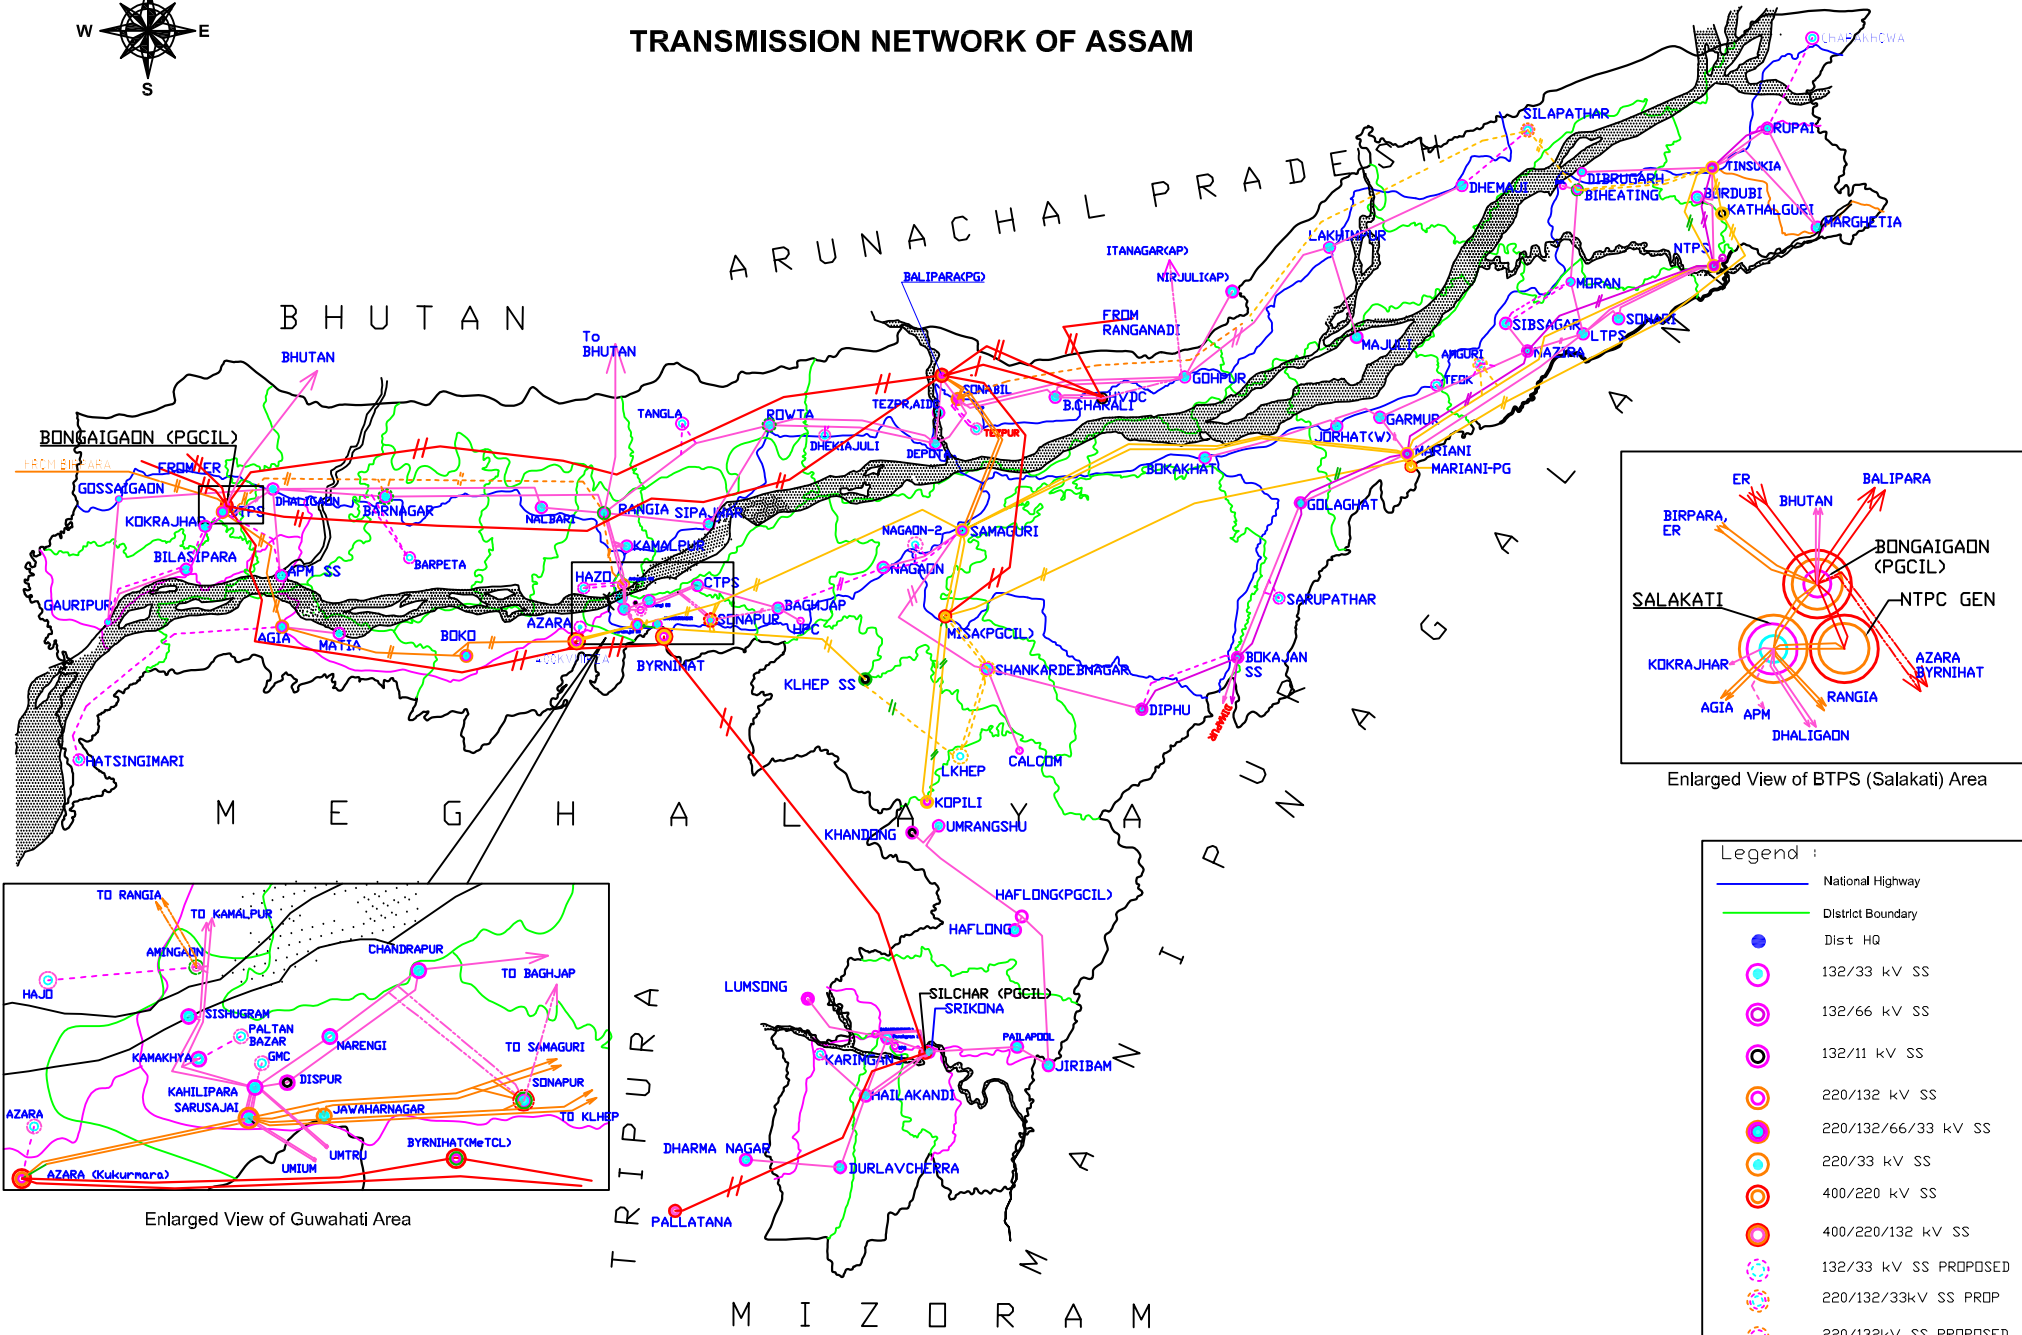

MAP OF ASSAM SHOWING

TRANSMISSION NETWORK OF ASSAM

Enlarged View of BTPS (Salakati) Area

Enlarged View of Guwahati Area

Legend :

- National Highway
- District Boundary
- Dist HQ
- 132/33 kV SS
- 132/66 kV SS
- 132/11 kV SS
- 220/132 kV SS
- 220/132/66/33 kV SS
- 220/33 kV SS
- 400/220 kV SS
- 400/220/132 kV SS
- 132/33 kV SS PROPOSED
- 220/132/33kV SS PROP
- 220/132kV SS PROPOSED
- 132/11 kV SS PROPOSED