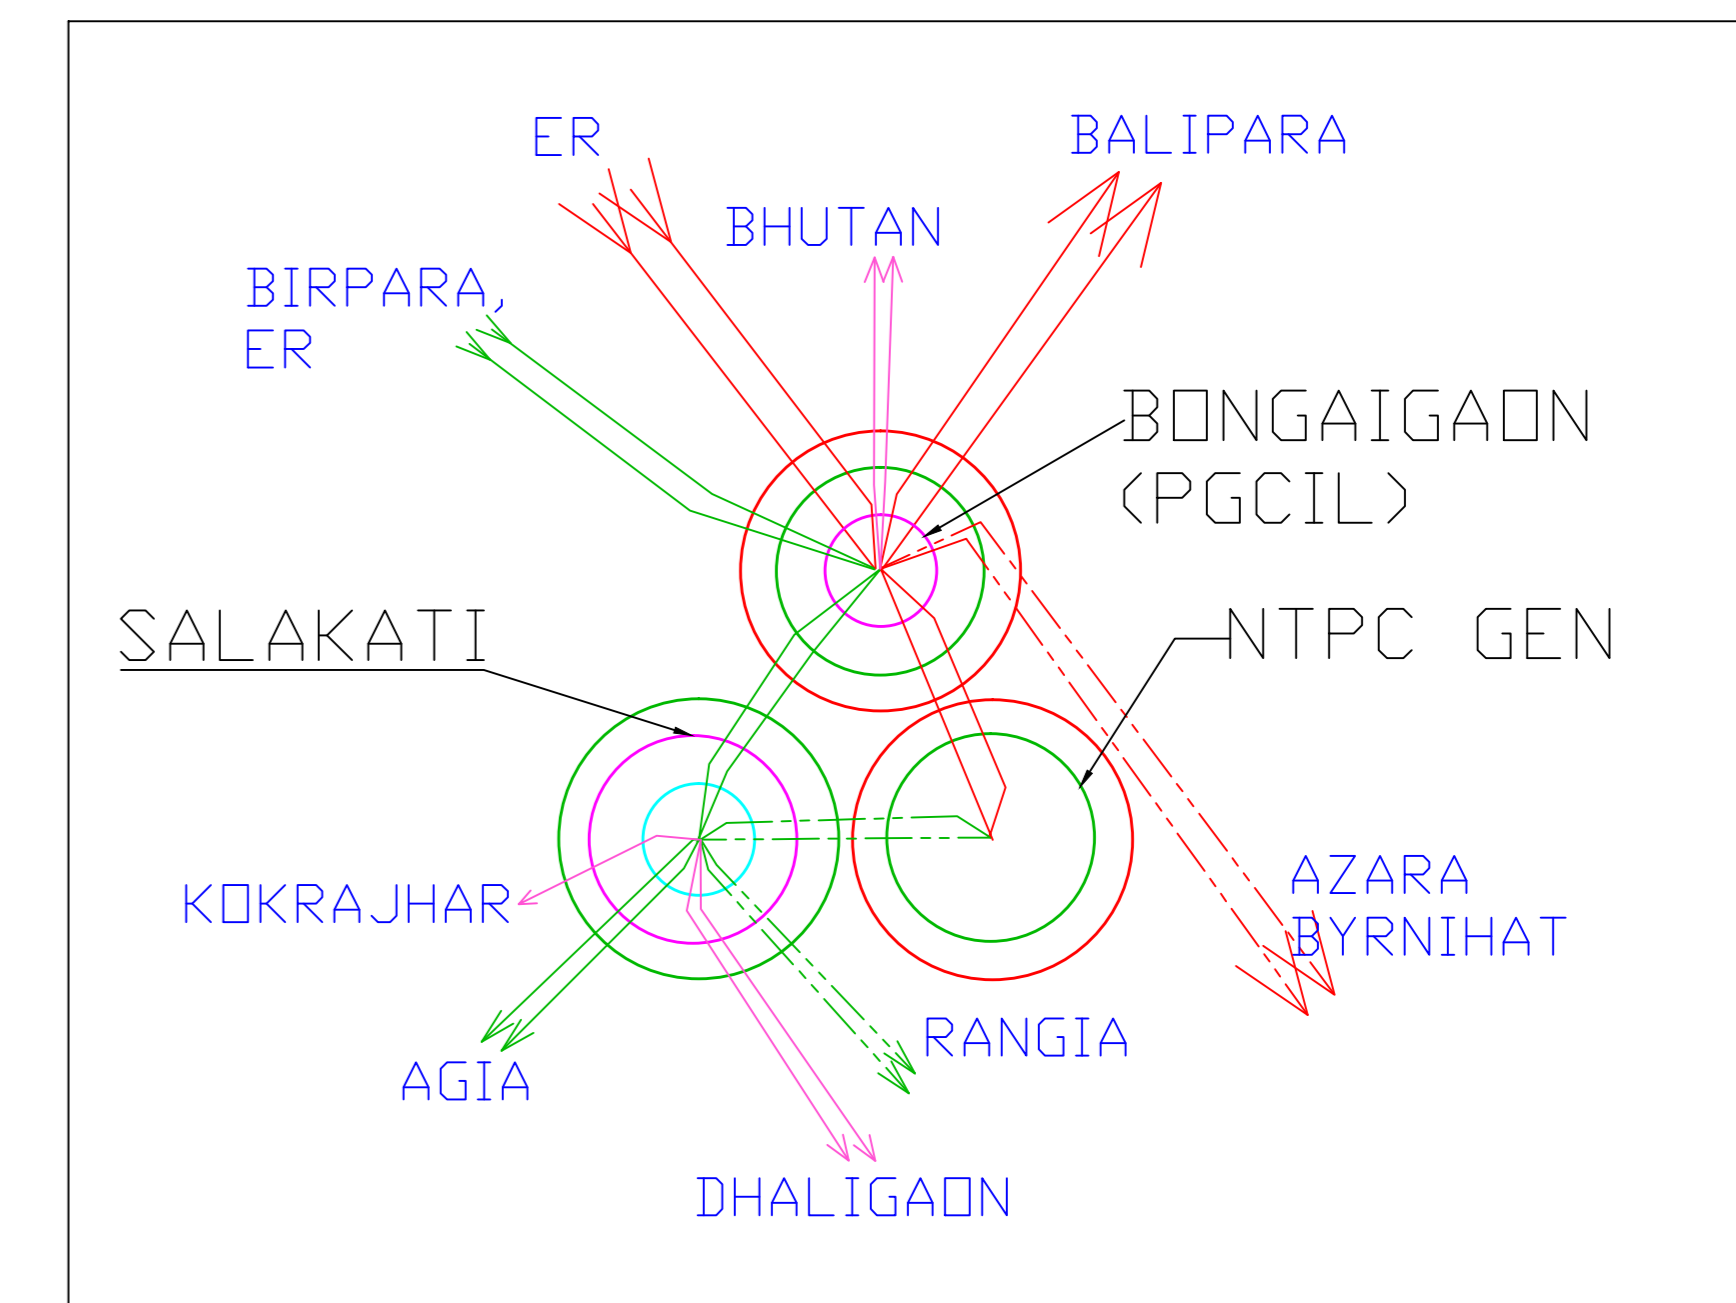

MAP OF ASSAM SHOWING

TRANSMISSION NETWORK OF ASSAM (2014 - 2015)

Enlarged View of Guwahati Area

Enlarged View of BTPS (SALEKATHI Area)

Legend :

	National Highway
	District Boundary
	Dist HQ
	132/33 kV SS
	132/66 kV SS
	132/11 kV SS
	220/132 kV SS
	220/132/66/33 kV SS
	220/33 kV SS
	400/220 kV SS
	400/220/132 kV SS
	132/33 kV SS ONGOING
	220/132/33kV SS ONGOING
	220/132kV SS ONGOING