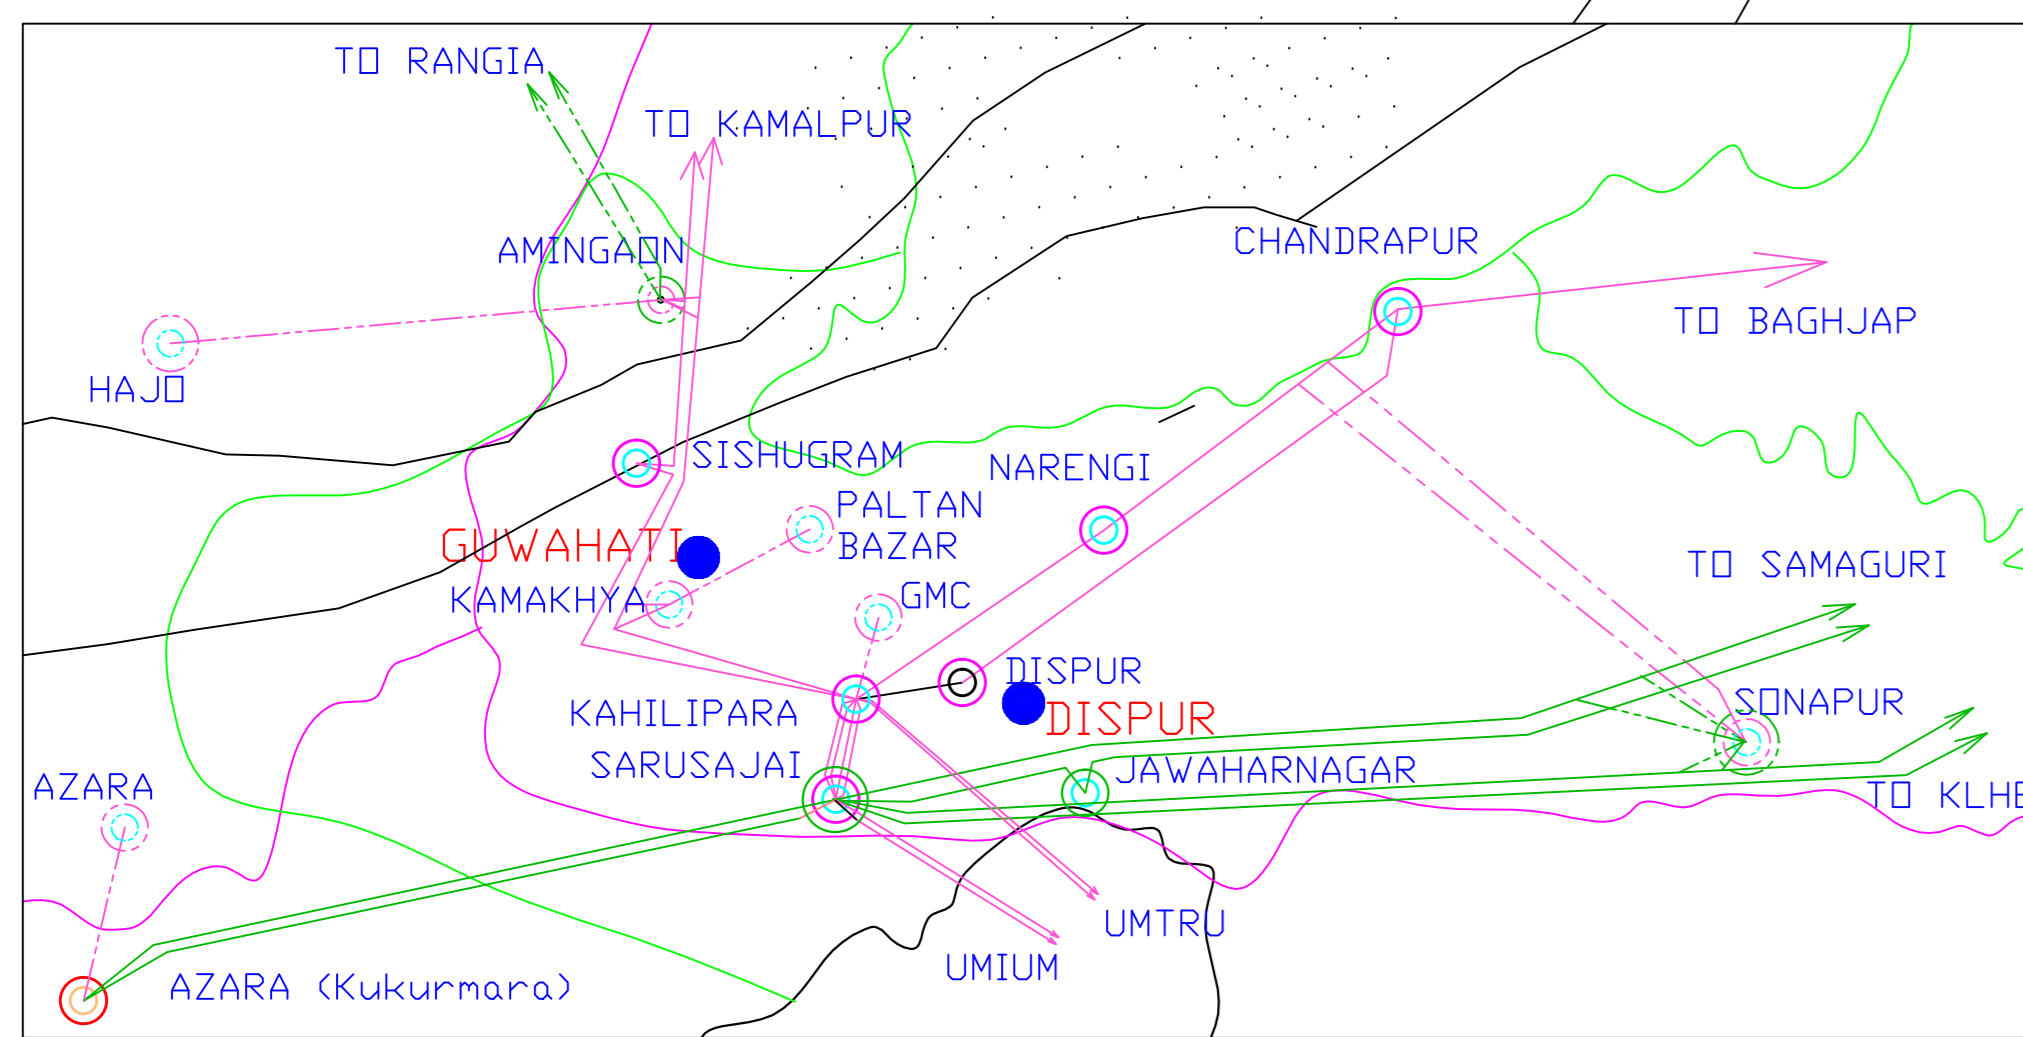

MAP OF ASSAM SHOWING

TRANSMISSION NETWORK OF ASSAM (2014 - 2015)

Enlarged View of Guwahati Area

Enlarged View of BTPS (SALEKATHI Area)

Legend :

	National Highway
	District Boundary
	Dist HQ
	132/33 kV SS
	132/66 kV SS
	132/11 kV SS
	220/132 kV SS
	220/132/66/33 kV SS
	220/33 kV SS
	400/220 kV SS
	400/220/132 kV SS
	132/33 kV SS ONGOING
	220/132/33kV SS ONGOING
	220/132kV SS ONGOING