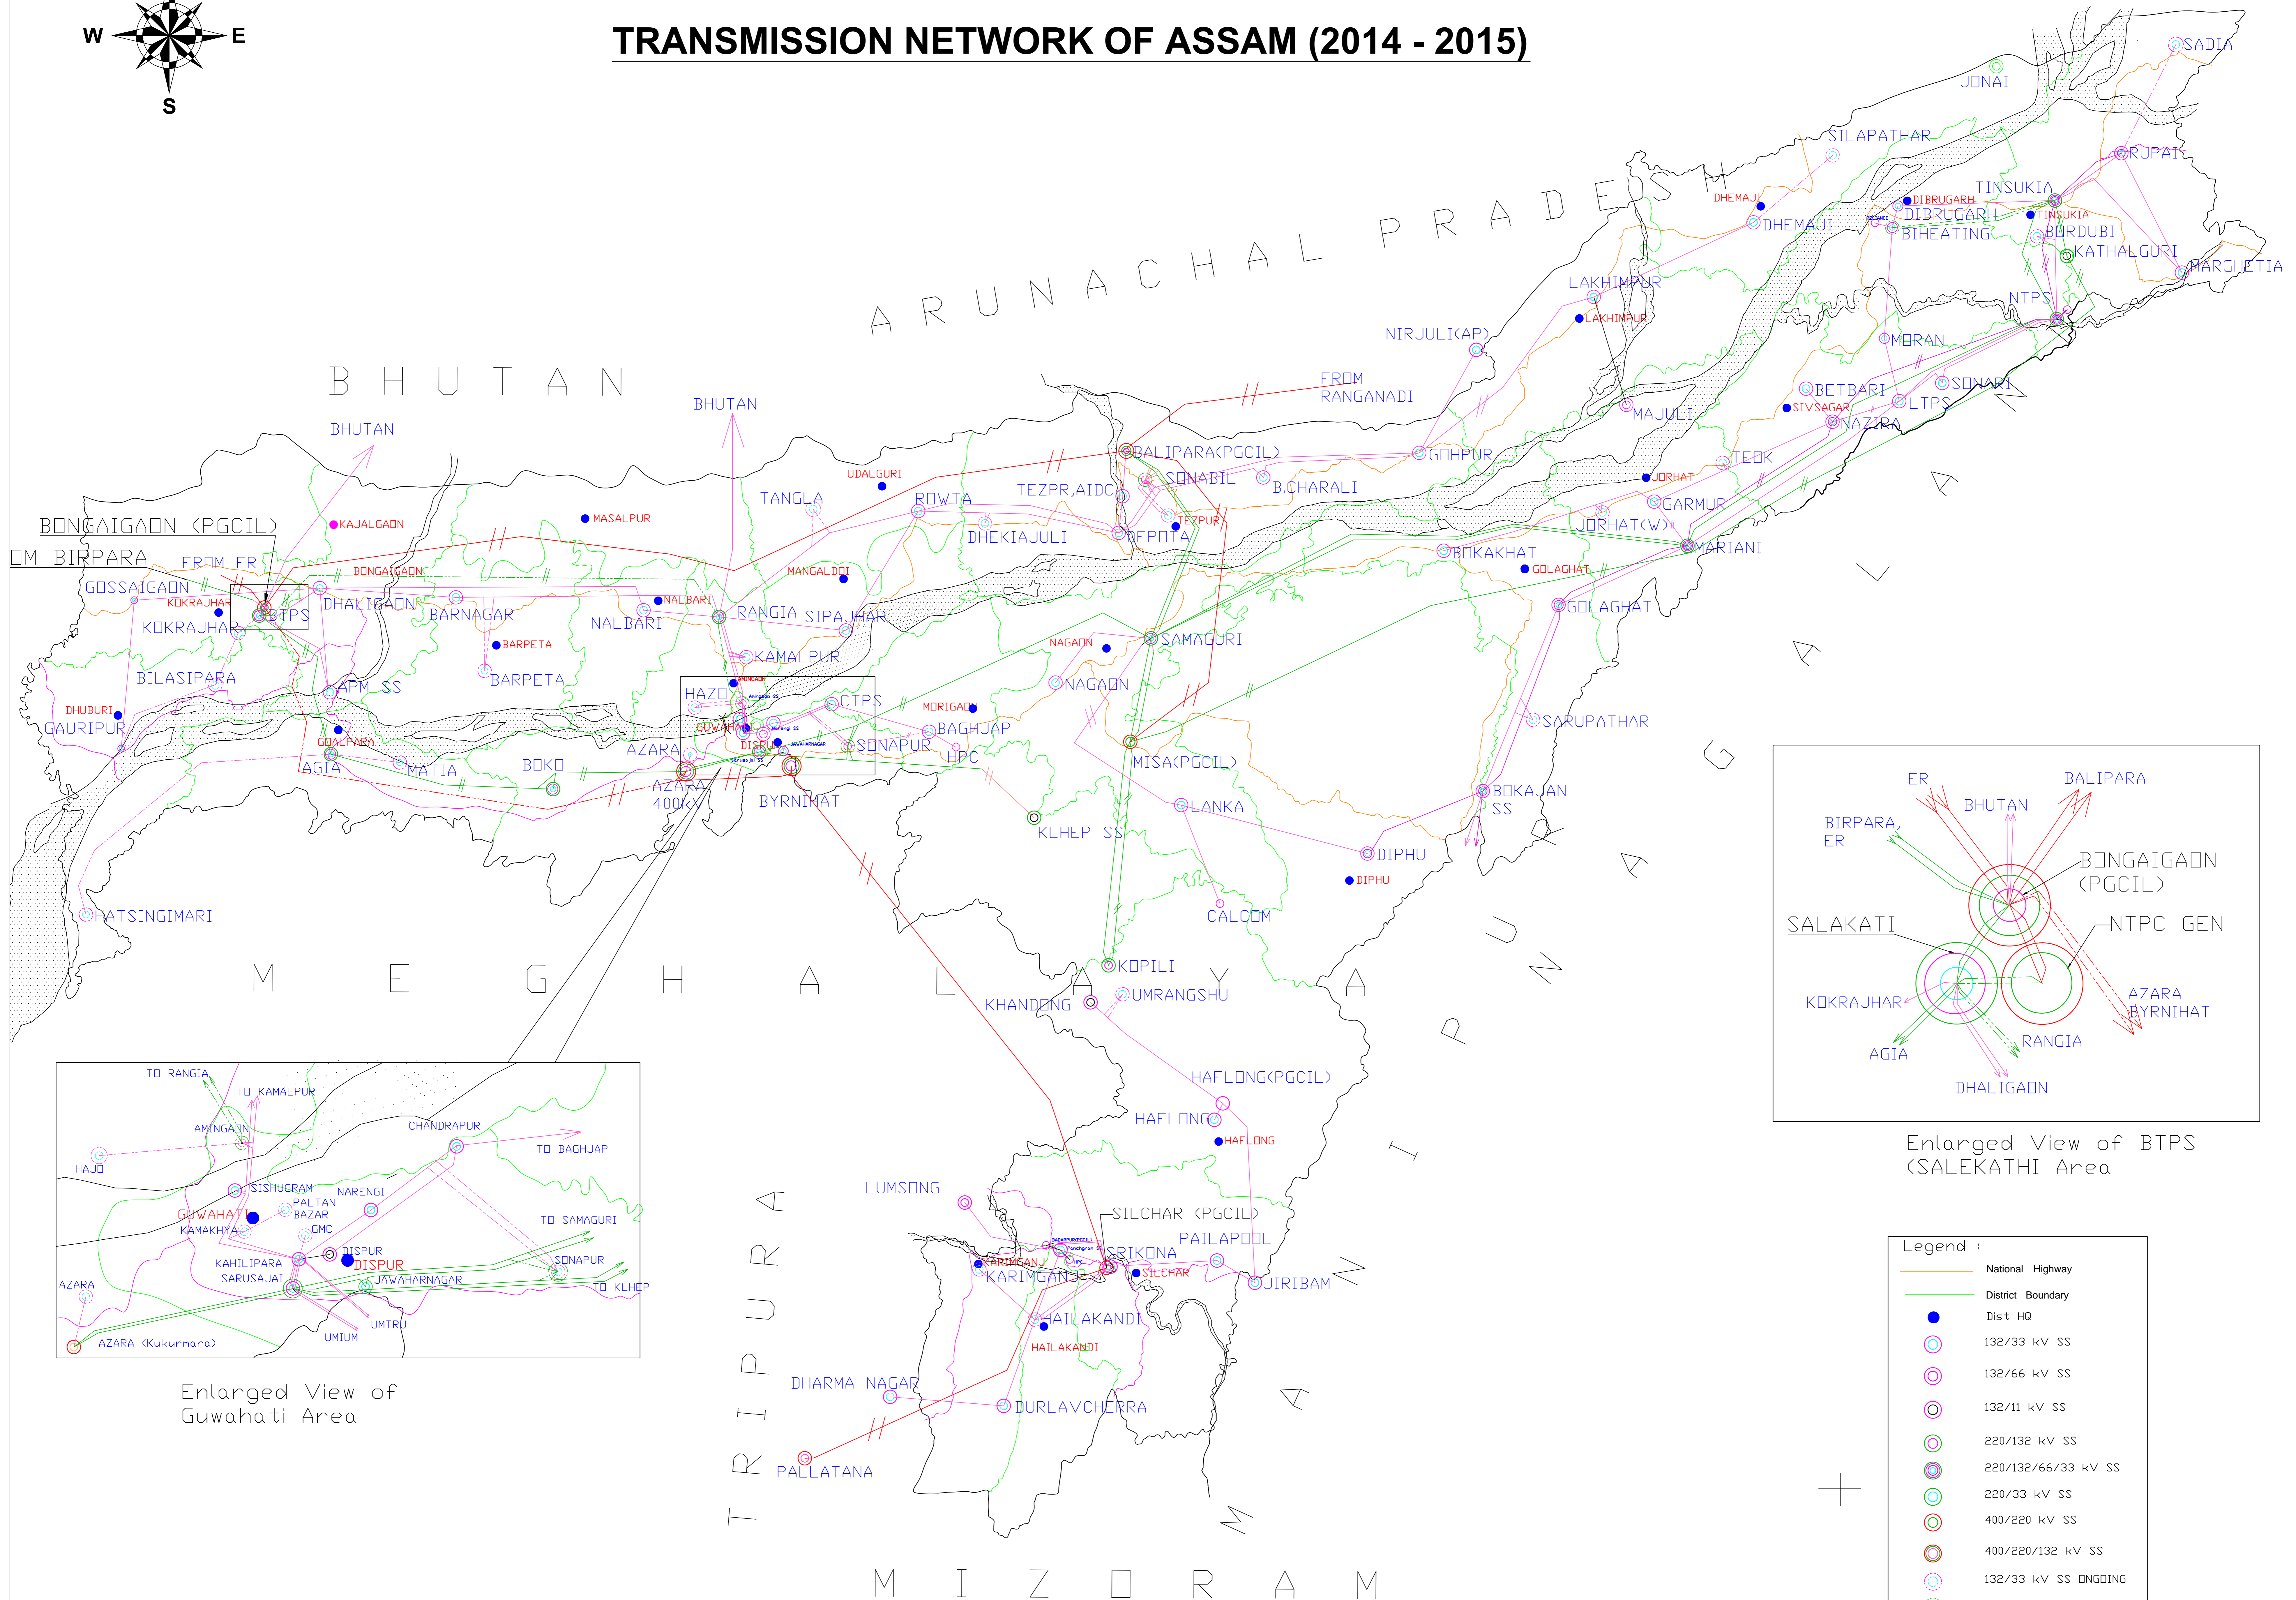

MAP OF ASSAM SHOWING

TRANSMISSION NETWORK OF ASSAM (2014 - 2015)

Enlarged View of Guwahati Area

Enlarged View of BTPS (SALEKATHI Area)

Legend :

	National Highway
	District Boundary
	Dist HQ
	132/33 kV SS
	132/66 kV SS
	132/11 kV SS
	220/132 kV SS
	220/132/66/33 kV SS
	220/33 kV SS
	400/220 kV SS
	400/220/132 kV SS
	132/33 kV SS ONGOING
	220/132/33kV SS ONGOING
	220/132kV SS ONGOING