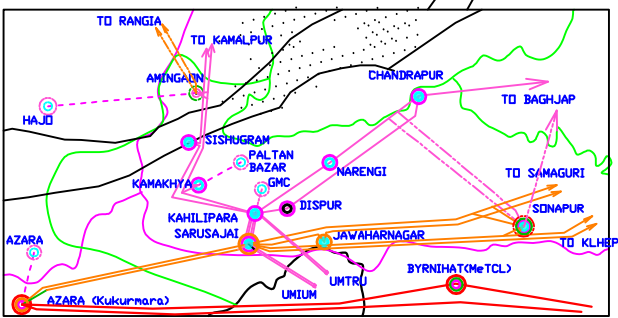

MAP OF ASSAM SHOWING

TRANSMISSION NETWORK OF ASSAM

Enlarged View of BTPS (Salakati) Area

Enlarged View of Guwahati Area

Legend :

	National Highway
	District Boundary
	Dist HQ
	132/33 kV SS
	132/66 kV SS
	132/11 kV SS
	220/132 kV SS
	220/132/66/33 kV SS
	220/33 kV SS
	400/220 kV SS
	400/220/132 kV SS
	132/33 kV SS PROPOSED
	220/132/33kV SS PROP
	220/132kV SS PROPOSED
	132/11 kV SS PROPOSED