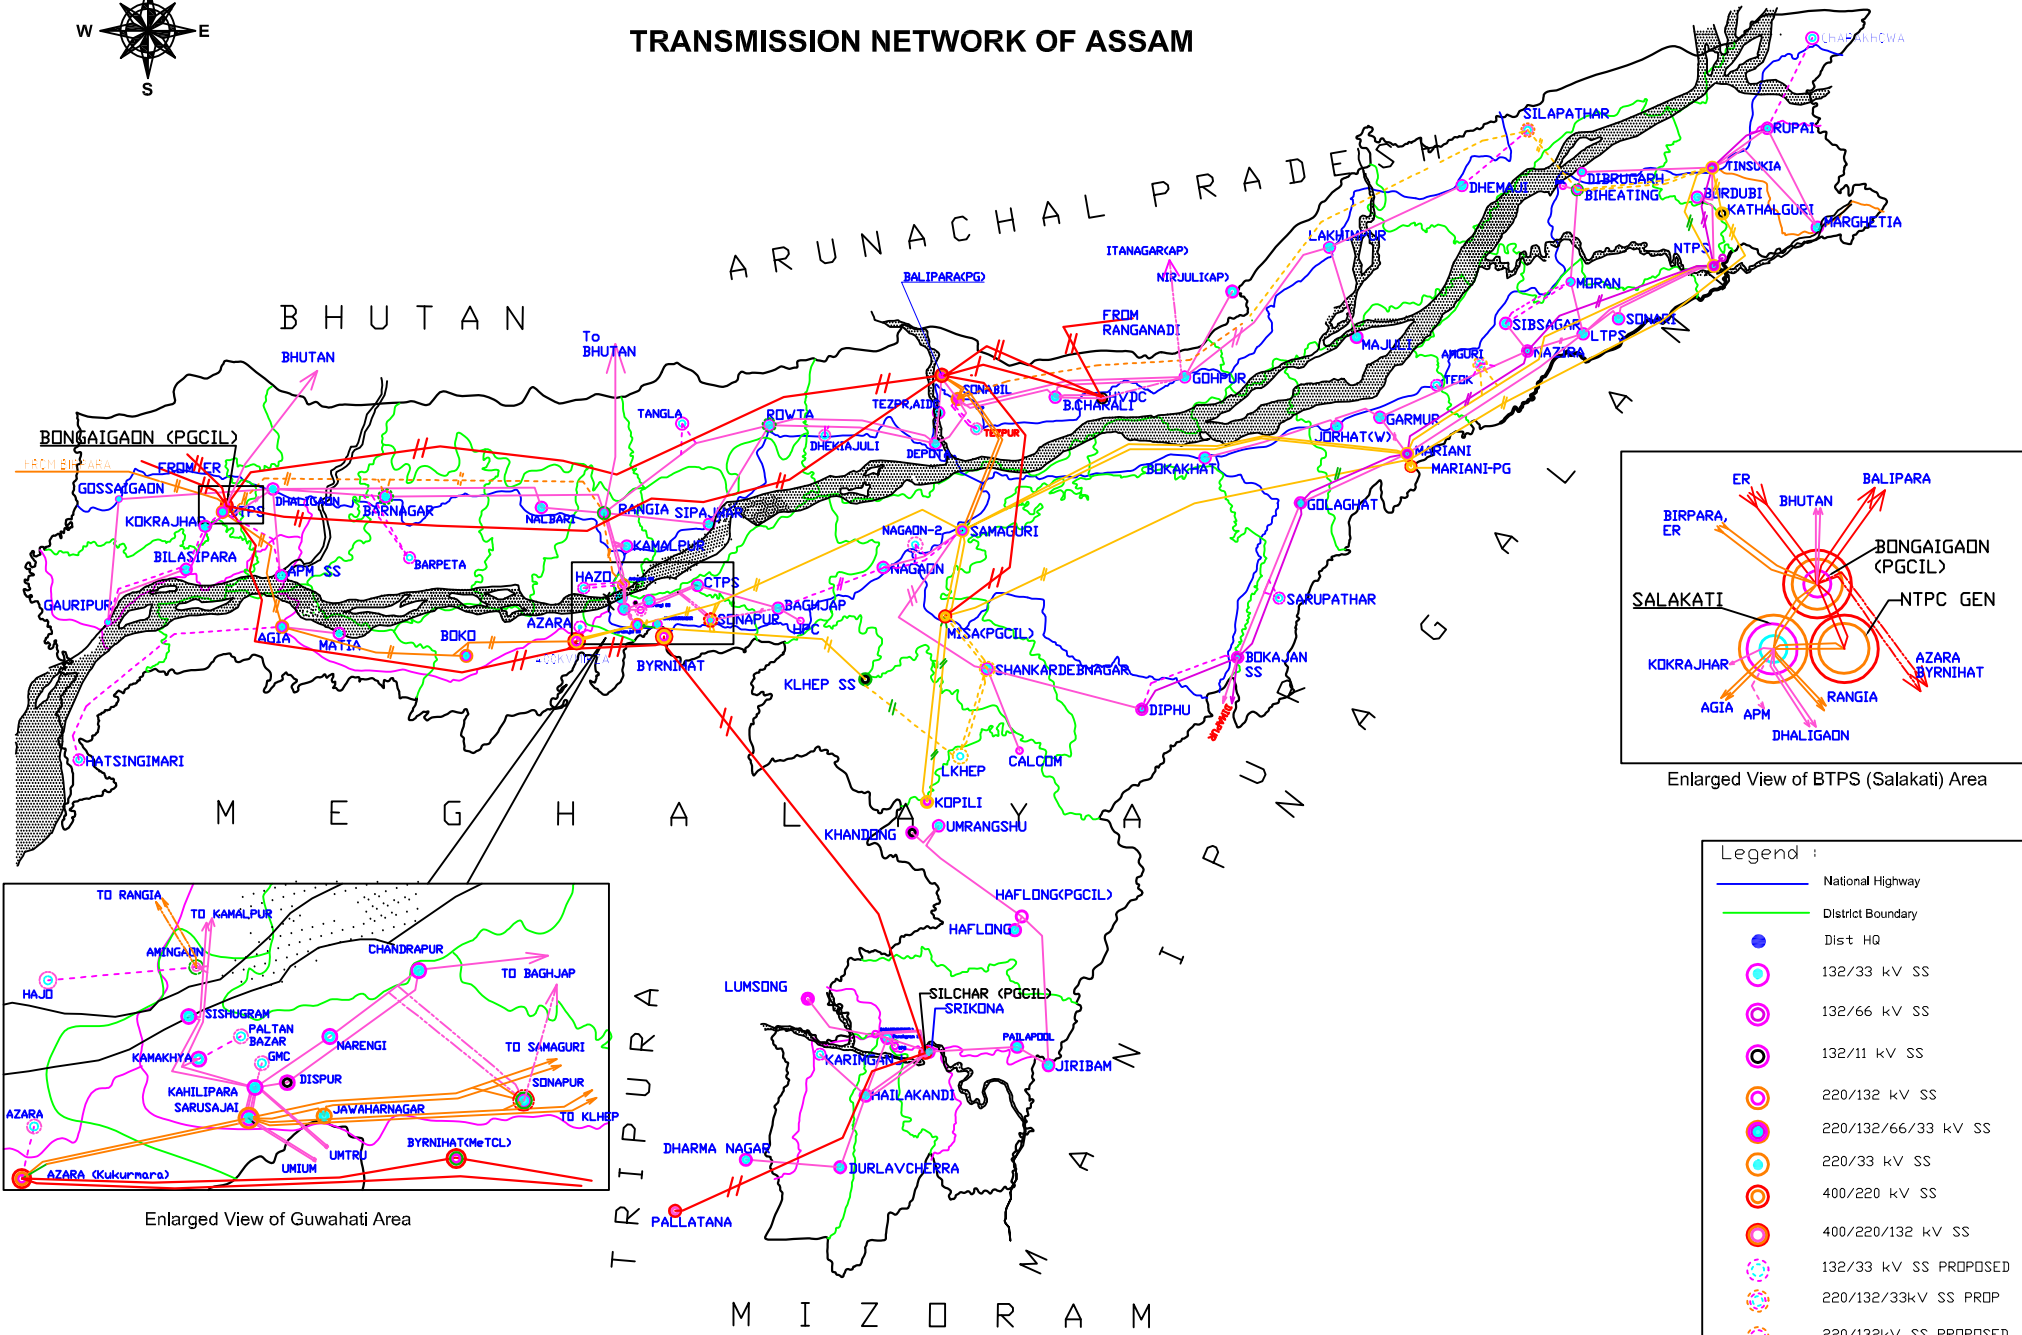

MAP OF ASSAM SHOWING

TRANSMISSION NETWORK OF ASSAM

Enlarged View of BTPS (Salakati) Area

Enlarged View of Guwahati Area

Legend :

	National Highway
	District Boundary
	Dist HQ
	132/33 kV SS
	132/66 kV SS
	132/11 kV SS
	220/132 kV SS
	220/132/66/33 kV SS
	220/33 kV SS
	400/220 kV SS
	400/220/132 kV SS
	132/33 kV SS PROPOSED
	220/132/33kV SS PROP
	220/132kV SS PROPOSED
	132/11 kV SS PROPOSED