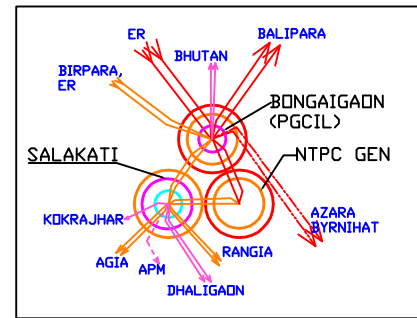

MAP OF ASSAM SHOWING

TRANSMISSION NETWORK OF ASSAM

Enlarged View of BTPS (Salakati) Area

Enlarged View of Guwahati Area

Legend :

	National Highway
	District Boundary
	Dist HQ
	132/33 kV SS
	132/66 kV SS
	132/11 kV SS
	220/132 kV SS
	220/132/66/33 kV SS
	220/33 kV SS
	400/220 kV SS
	400/220/132 kV SS
	132/33 kV SS PROPOSED
	220/132/33kV SS PROP
	220/132kV SS PROPOSED
	132/11 kV SS PROPOSED